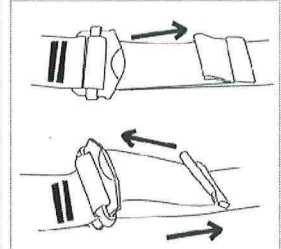

OK

Lock up Cruiser & School
+ Twin Smith Captive

max. 130cm

TAILLE

90-130 cm

350

54 cm

35-60 cm

40-60 cm

BEAL

THE DYNAMIC
COMPANY

BEAL - 2, Rue Rabelais - 38200 Vienne - FRANCE
www.beal-planet.com

EN 12277 Type B
Material : Nylon

mobiletag » web

bambi video

BEAL